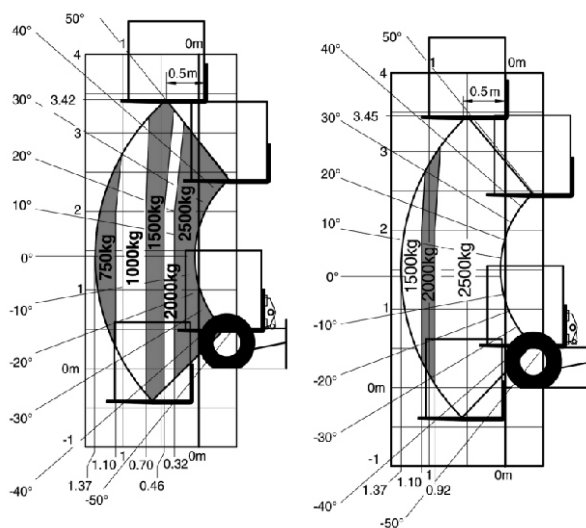

Wheels

Tires type	Pneumatic
Front wheel dimensions	10x16,5 IND 10
Rear wheel dimensions	10x16,5 IND 10
Number of front wheels/ rear wheels	2 / 1
Hydraulic drive wheels (front/ rear)	2 / 1
Front track width	b10 2143 mm

Dimensions

Mast / fork carriage tilt forward / backward	α/β 12° / 14°
Max. lifting height	h3 3400 mm
Height of cabin	h6 2296 mm
Seat height from ground	h7 1149 mm
Overall length	l1 3209 mm
Overall width	b1 2406 mm
Ground clearance	m1 300 mm
Forks thickness/ width/ length	t/w/l 40 x 122 x 1200 mm
Fork carriage ISO 2328 (class/form) A/B	2A
Fork carriage width	b3 1298 mm
Distance between Fork	b5 1278 mm
Distance between wheel arms	b4 1603 mm
Maximum extension reach	l4 1316 mm
Aisle width for 800 x 1200 pallet lengthways	Ast 3854 mm
Turning radius	Wa 2700 mm

Performance

Travel speed (laden/ unladen)	10.60 -10.70 km/h
Lifting speed (laden/ unladen)	0.26 / 0.24 m/s
Lowering speed (laden/ unladen)	0.38 / 0.24 m/s
Gradeability (laden/ unladen)	31% / 32%
Acceleration time (laden/ unladen)	4.10 / 2.60 s
Service brake	Hydraulic brakes
Transmission type	Hydrostatic

Engine

Engine brand/norm/model	Yanmar Stage III/4TNV88 Yanmar Stage V/4TNV88C
I.C. Engine power rating	35 kW
Rated speed	2200 rpm

Miscellaneous

Hydraulic working pressure for attachments	180 bar
Oil flow rate for attachments	44 l/min
Noise level for driver	84 dB

TMF 25D