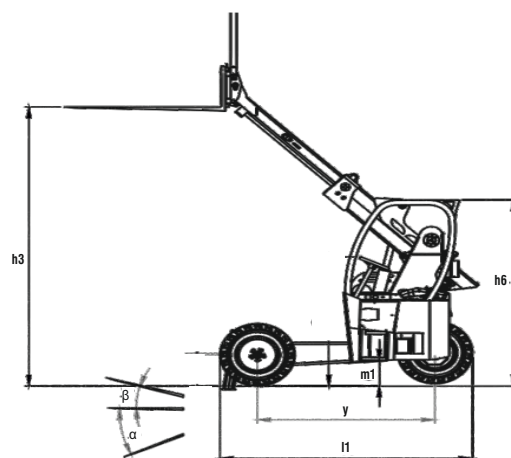

Wheels

Tires type	Pneumatic
Front wheel dimensions	10x16,5 IND 10
Rear wheel dimensions	10x16,5 IND 10
Number of front wheels/ rear wheels	2 / 1
Hydraulic drive wheels (front/ rear)	2 / 1
Front track width	b10 2143 mm

Dimensions

Mast / fork carriage tilt forward / backward	α/β 12° / 14°
Max. lifting height	h3 3400 mm
Height of cabin	h6 2296 mm
Seat height from ground	h7 1149 mm
Overall length	l1 3209 mm
Overall width	b1 2406 mm
Ground clearance	m1 300 mm
Forks thickness/ width/ length	t/w/l 40 x 122 x 1200 mm
Fork carriage ISO 2328 (class/form) A/B	2A
Fork carriage width	b3 1298 mm
Distance between Fork	b5 1278 mm
Distance between wheel arms	b4 1603 mm
Maximum extension reach	l4 1316 mm
Aisle width for 800 x 1200 pallet lengthways	Ast 3854 mm
Turning radius	Wa 2700 mm

Performance

Travel speed (laden/ unladen)	10.60 -10.70 km/h
Lifting speed (laden/ unladen)	0.26 / 0.24 m/s
Lowering speed (laden/ unladen)	0.38 / 0.24 m/s
Gradeability (laden/ unladen)	31% / 32%
Acceleration time (laden/ unladen)	4.10 / 2.60 s
Service brake	Hydraulic brakes
Transmission type	Hydrostatic

Engine

Engine brand/norm/model	Yanmar Stage III/4TNV88 Yanmar Stage V/4TNV88C
I.C. Engine power rating	35 kW
Rated speed	2200 rpm

Miscellaneous

Hydraulic working pressure for attachments	180 bar
Oil flow rate for attachments	44 l/min
Noise level for driver	84 dB

TMF 25D