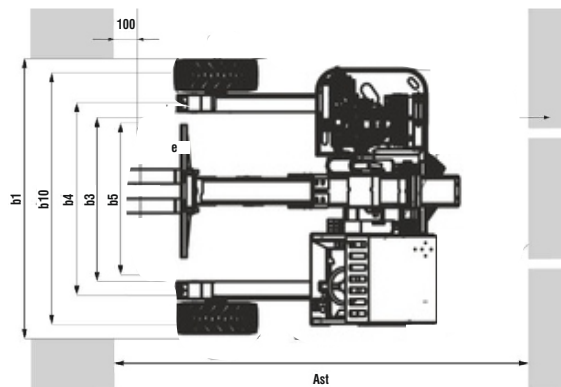

Wheels

Tires type	Pneumatic
Front wheel dimensions	10x16,5 IND 10
Rear wheel dimensions	10x16,5 IND 10
Number of front wheels/ rear wheels	2 / 1
Hydraulic drive wheels (front/ rear)	2 / 1
Front track width	b10 2143 mm

Dimensions

Mast / fork carriage tilt forward / backward	α/β 12° / 14°
Max. lifting height	h3 3400 mm
Height of cabin	h6 2296 mm
Seat height from ground	h7 1149 mm
Overall length	l1 3209 mm
Overall width	b1 2406 mm
Ground clearance	m1 300 mm
Forks thickness/ width/ length	t/w/l 40 x 122 x 1200 mm
Fork carriage ISO 2328 (class/form) A/B	2A
Fork carriage width	b3 1298 mm
Distance between Fork	b5 1278 mm
Distance between wheel arms	b4 1603 mm
Maximum extension reach	l4 1316 mm
Aisle width for 800 x 1200 pallet lengthways	Ast 3854 mm
Turning radius	Wa 2700 mm

Performance

Travel speed (laden/ unladen)	10.60 -10.70 km/h
Lifting speed (laden/ unladen)	0.26 / 0.24 m/s
Lowering speed (laden/ unladen)	0.38 / 0.24 m/s
Gradeability (laden/ unladen)	31% / 32%
Acceleration time (laden/ unladen)	4.10 / 2.60 s
Service brake	Hydraulic brakes
Transmission type	Hydrostatic

Engine

Engine brand/norm/model	Yanmar Stage III/4TNV88 Yanmar Stage V/4TNV88C
I.C. Engine power rating	35 kW
Rated speed	2200 rpm

Miscellaneous

Hydraulic working pressure for attachments	180 bar
Oil flow rate for attachments	44 l/min
Noise level for driver	84 dB

TMF 25D